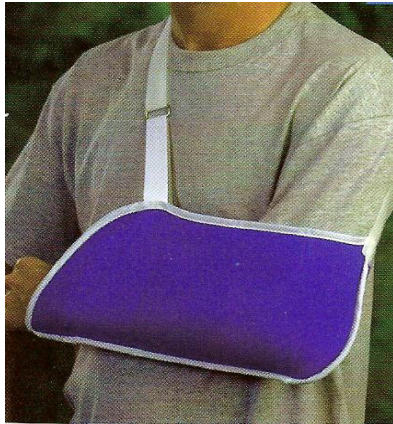

AS-245: DELUXE ARM SLING

Fully Adjustable Baiwa braces allow you to regain heightened levels of activity, faster, with more confidence and less pain than ever before possible. Clinically proven and comfortable to wear, these hand-crafted braces are Made in the USA using only the finest materials, providing lasting, adjustable support.

BAIWA'S Action Bracing System gives you more support, while delivering superior comfort.

AS-245
DELUXE ARM SLING

FEATURES:

- **Soft Foam Padded Fabric with 1 ½" Strap**
- **Classic Envelope Style Sling**
- **Durable Material**
- **Hook & Loop Closure with Tension Strap**
- **Sizes: XS, S, M, L, XL**
- **For Use on Left or Right Arm**