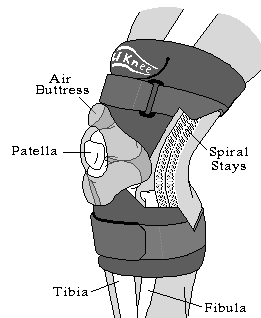

PNEU-KNEE PK-200-LITE: ADJUSTABLE AIR-SUPPORT KNEE BRACE WITH 2.5MM THICK AIRPRENE AND MEDIAL & LATERAL SPIRAL STAYS

Fully Adjustable Baiwa braces allow you to regain heightened levels of activity, faster, with more confidence and less pain than ever before possible. Clinically proven and comfortable to wear, these hand-crafted braces are Made in the USA using only the finest materials, providing years of lasting, adjustable support.

Introducing Your Pneu-Knee With a patented Pneumatic Air-Bladder Support System, and Airprene material, the Pneu-Knee provides maximum, fully adjustable support with less sweat, and is clinically proven to prevent injury and speed post-operative recovery.

U.S. Patent # 5383843

AIR INFLATION SYSTEM

**PK-200-LITE
WITH MEDIAL
AND LATERAL
SPIRAL STAYS**

FEATURES:

- **Adjustable Air Pressure System**
- **Medial & Lateral Spiral Stays**
- **Breathable, Extra Lightweight 2.5mm "Airprene" Material Reduces Moisture and Heat Buildup**
- **Engineered Dual Air Bladder with Patella Hole Design Allows for Better Biomechanical Function of the Patella and its Quadriceps Mechanism**
- **Fits Both Right and Left Leg**
- **Sizes: XS, S, M, L, XL, XXL**
- **Colors: Black, Teal, Blue**
- **Quality Construction**
- **The Exact Popliteal Darting System Produces a Comfortable and Contour Fit**
- **The Air Support System Reduces Brace Migration**

ADVANTAGES:

- **Exerts Pressure Around the Patella for Stability and Relief of Pain in Many Cases**
- **Provides Impact Protection for the Knee During Active Sports**
- **Reduces or Eliminates Taping and Strapping Needs**
- **Aids in the Correction of Patella Mal-Tracking**