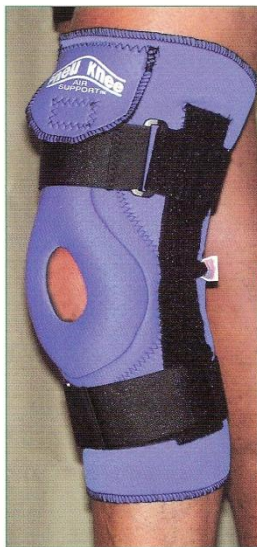

PNEU-KNEE PK-200-W: ADJUSTABLE AIR-SUPPORT WRAP AROUND KNEE BRACE WITH 3.5MM THICK AIRPRENE AND MEDIAL & LATERAL SPIRAL STAYS

Fully Adjustable Baiwa braces allow you to regain heightened levels of activity, faster, with more confidence and less pain than ever before possible. Clinically proven and comfortable to wear, these hand-crafted braces are Made in the USA using only the finest materials, providing years of lasting, adjustable support.

Introducing Your Pneu-Knee With a patented Pneumatic Air-Bladder Support System, and Airprene material, the Pneu-Knee provides maximum, fully adjustable support with less sweat, and is clinically proven to prevent injury and speed post-operative recovery.

PK-200-W
WRAP AROUND KNEE BRACE WITH
MEDIAL & LATERAL SPIRAL STAYS

FEATURES:

- Adjustable Air Pressure System
- Medial & Lateral Spiral Stays
- Breathable, Lightweight 3.5mm "Airprene" Material Reduces Moisture and Heat Buildup
- Engineered Dual Air Bladder with Patella Hole Design Allows for Better Biomechanical Function of the Patella and its Quadriceps Mechanism
- Fits Both Right and Left Leg
- Sizes: XS, S, M, L, XL, XXL
- Colors: Black, Teal, Blue
- Quality Construction
- The Exact Popliteal Darting System Produces a Comfortable and Contour Fit
- The Air Support System Reduces Brace Migration

ADVANTAGES:

- Exerts Pressure Around the Patella for Stability and Relief of Pain in Many Cases
- Provides Impact Protection for the Knee During Active Sports
- Reduces or Eliminates Taping and Strapping Needs
- Aids in the Correction of Patella Mal-Tracking