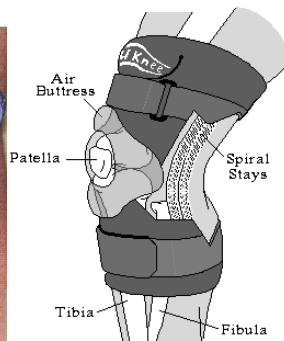

PNEU-KNEE PK-200-W: ADJUSTABLE AIR-SUPPORT WRAP AROUND KNEE BRACE WITH 3.5MM THICK AIRPRENE AND MEDIAL & LATERAL SPIRAL STAYS

Fully Adjustable Baiwa braces allow you to regain heightened levels of activity, faster, with more confidence and less pain than ever before possible. Clinically proven and comfortable to wear, these hand-crafted braces are Made in the USA using only the finest materials, providing years of lasting, adjustable support.

Introducing Your Pneu-Knee With a patented Pneumatic Air-Bladder Support System, and Airprene material, the Pneu-Knee provides maximum, fully adjustable support with less sweat, and is clinically proven to prevent injury and speed post-operative recovery.

PK-200-W
WRAP AROUND KNEE BRACE WITH
MEDIAL & LATERAL SPIRAL STAYS

FEATURES:

- Adjustable Air Pressure System
- Medial & Lateral Spiral Stays
- Breathable, Lightweight 3.5mm "Airprene" Material Reduces Moisture and Heat Buildup
- Engineered Dual Air Bladder with Patella Hole Design Allows for Better Biomechanical Function of the Patella and its Quadriceps Mechanism
- Fits Both Right and Left Leg
- Sizes: XS, S, M, L, XL, XXL
- Colors: Black, Teal, Blue
- Quality Construction
- The Exact Popliteal Darting System Produces a Comfortable and Contour Fit
- The Air Support System Reduces Brace Migration

ADVANTAGES:

- Exerts Pressure Around the Patella for Stability and Relief of Pain in Many Cases
- Provides Impact Protection for the Knee During Active Sports
- Reduces or Eliminates Taping and Strapping Needs
- Aids in the Correction of Patella Mal-Tracking