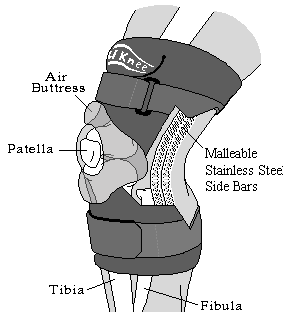

**PNEU-KNEE PK-400-W: ADJUSTABLE AIR-SUPPORT WRAP AROUND KNEE BRACE WITH 3.5MM THICK AIRPRENE AND MALLEABLE STAINLESS STEEL SIDE BARS**

Fully Adjustable Baiwa braces allow you to regain heightened levels of activity, faster, with more confidence and less pain than ever before possible. Clinically proven and comfortable to wear, these hand-crafted braces are Made in the USA using only the finest materials, providing years of lasting, adjustable support.

Introducing Your Pneu-Knee With a patented Pneumatic Air-Bladder Support System, and Airprene material, the Pneu-Knee provides maximum, fully adjustable support with less sweat, and is clinically proven to prevent injury and speed post-operative recovery.

U.S. Patent # 5383843

AIR INFLATION SYSTEM

**PK-400-W**  
**WRAP AROUND KNEE BRACE**  
**WITH MALLEABLE STAINLESS**  
**STEEL SIDE BARS**

**FEATURES:**

- **Adjustable Air Pressure System**
- **Malleable Stainless Steel Side Bars**
- **Breathable, Lightweight 3.5mm "Airprene" Material Reduces Moisture and Heat Buildup**
- **Engineered Dual Air Bladder with Patella Hole Design Allows for Better Biomechanical Function of the Patella and its Quadriceps Mechanism**
- **Fits Both Right and Left Leg**
- **Sizes: XS, S, M, L, XL, XXL**
- **Colors: Black, Teal, Blue**
- **Quality Construction**
- **The Exact Popliteal Darting System Produces a Comfortable and Contour Fit**
- **The Air Support System Reduces Brace Migration**

**ADVANTAGES:**

- **Exerts Pressure Around the Patella for Stability and Relief of Pain in Many Cases**
- **Provides Impact Protection for the Knee During Active Sports**
- **Reduces or Eliminates Taping and Strapping Needs**
- **Aids in the Correction of Patella Mal-Tracking**