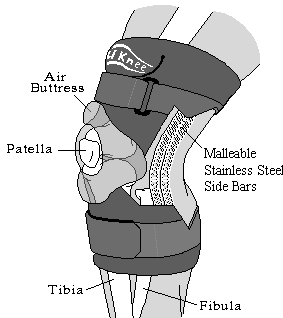

PNEU-KNEE PK-400: ADJUSTABLE AIR-SUPPORT KNEE BRACE WITH 3.5MM THICK AIRPRENE AND MALLEABLE STAINLESS STEEL SIDE BARS

Fully Adjustable Baiwa braces allow you to regain heightened levels of activity, faster, with more confidence and less pain than ever before possible. Clinically proven and comfortable to wear, these hand-crafted braces are Made in the USA using only the finest materials, providing years of lasting, adjustable support.

U.S. Patent # 5383843

AIR INFLATION SYSTEM

**PK-400
MALLEABLE
STAINLESS
STEEL SIDE
BARS**

FEATURES:

- **Adjustable Air Pressure System**
- **Malleable Stainless Steel Side Bars**
- **Breathable, Lightweight 3.5mm "Airprene" Material Reduces Moisture and Heat Buildup**
- **Engineered Dual Air Bladder with Patella Hole Design Allows for Better Biomechanical Function of the Patella and its Quadriceps Mechanism**
- **Fits Both Right and Left Leg**
- **Sizes: XS, S, M, L, XL, XXL**
- **Colors: Black, Teal, Blue**
- **Quality Construction**
- **The Exact Popliteal Darting System Produces a Comfortable and Contour Fit**
- **The Air Support System Reduces Brace Migration**

ADVANTAGES:

- **Exerts Pressure Around the Patella for Stability and Relief of Pain in Many Cases**
- **Provides Impact Protection for the Knee During Active Sports**
- **Reduces or Eliminates Taping and Strapping Needs**
- **Aids in the Correction of Patella Mal-Tracking**