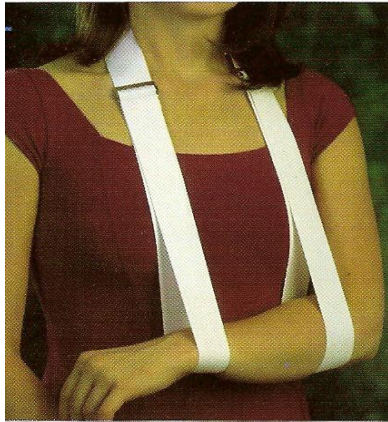

SSS-250: SHOULDER STRAP SLING

Fully Adjustable Baiwa braces allow you to regain heightened levels of activity, faster, with more confidence and less pain than ever before possible. Clinically proven and comfortable to wear, these hand-crafted braces are Made in the USA using only the finest materials, providing reliable, adjustable support.

SSS-250
SHOULDER STRAP SLING

FEATURES:

- **Webbing Strap and Adjustable Metal Clips Supplied with Shoulder Pad**
- **Sizes: S, M, L, XL**
- **For Use on Left or Right Arm**

ADVANTAGES:

- **Two Way Wearing Option Provides Desired Weight Distribution Over the Shoulder or Around the Neck**

SHOULDER BRACES & OTHER ITEMS

SSS-250

SIZE CHART

**SMALL
MEDIUM
LARGE
XLARGE**

FOR USE ON LEFT OR RIGHT ARM

**ALL BAIWA PRODUCTS CAN BE CUSTOM MADE
PLEASE CONTACT US!**